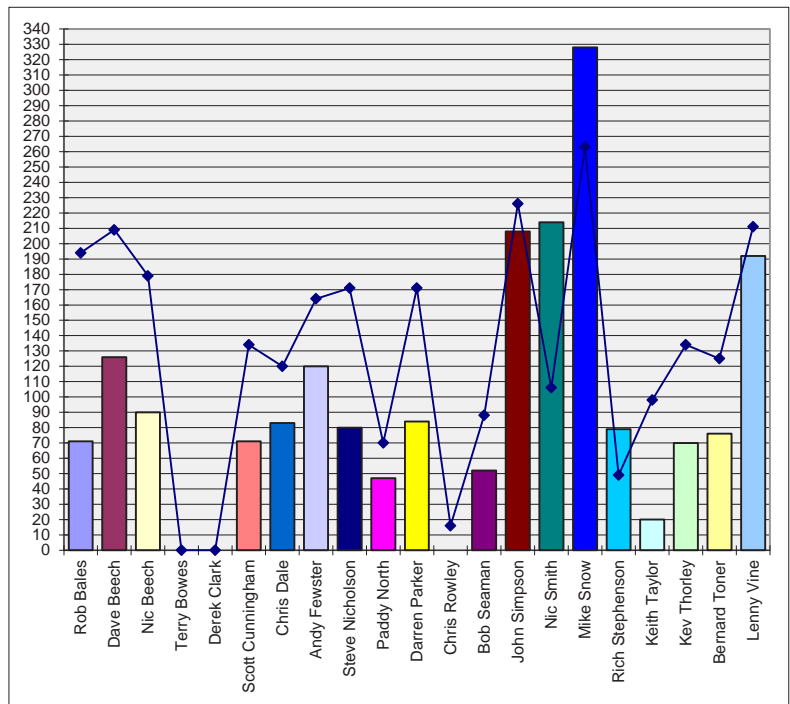

Points v Weights