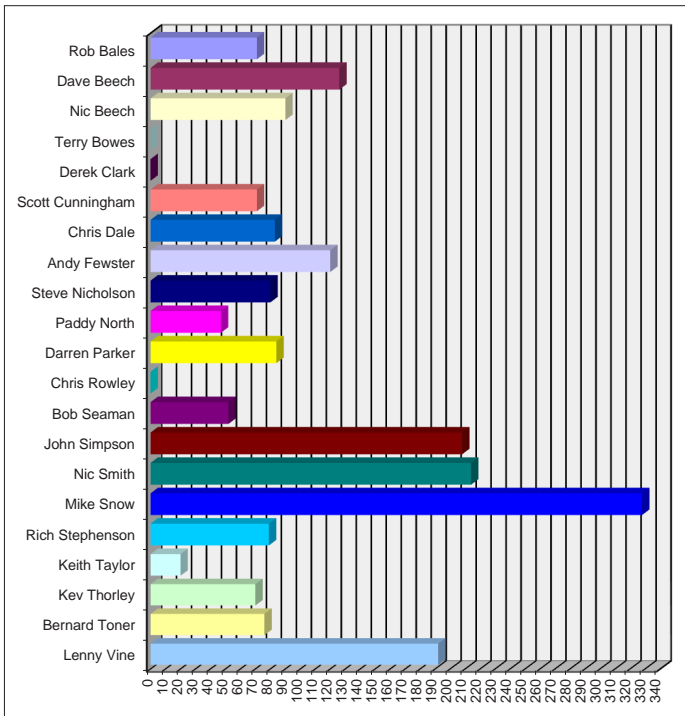

Charts 2008

Individual Weights